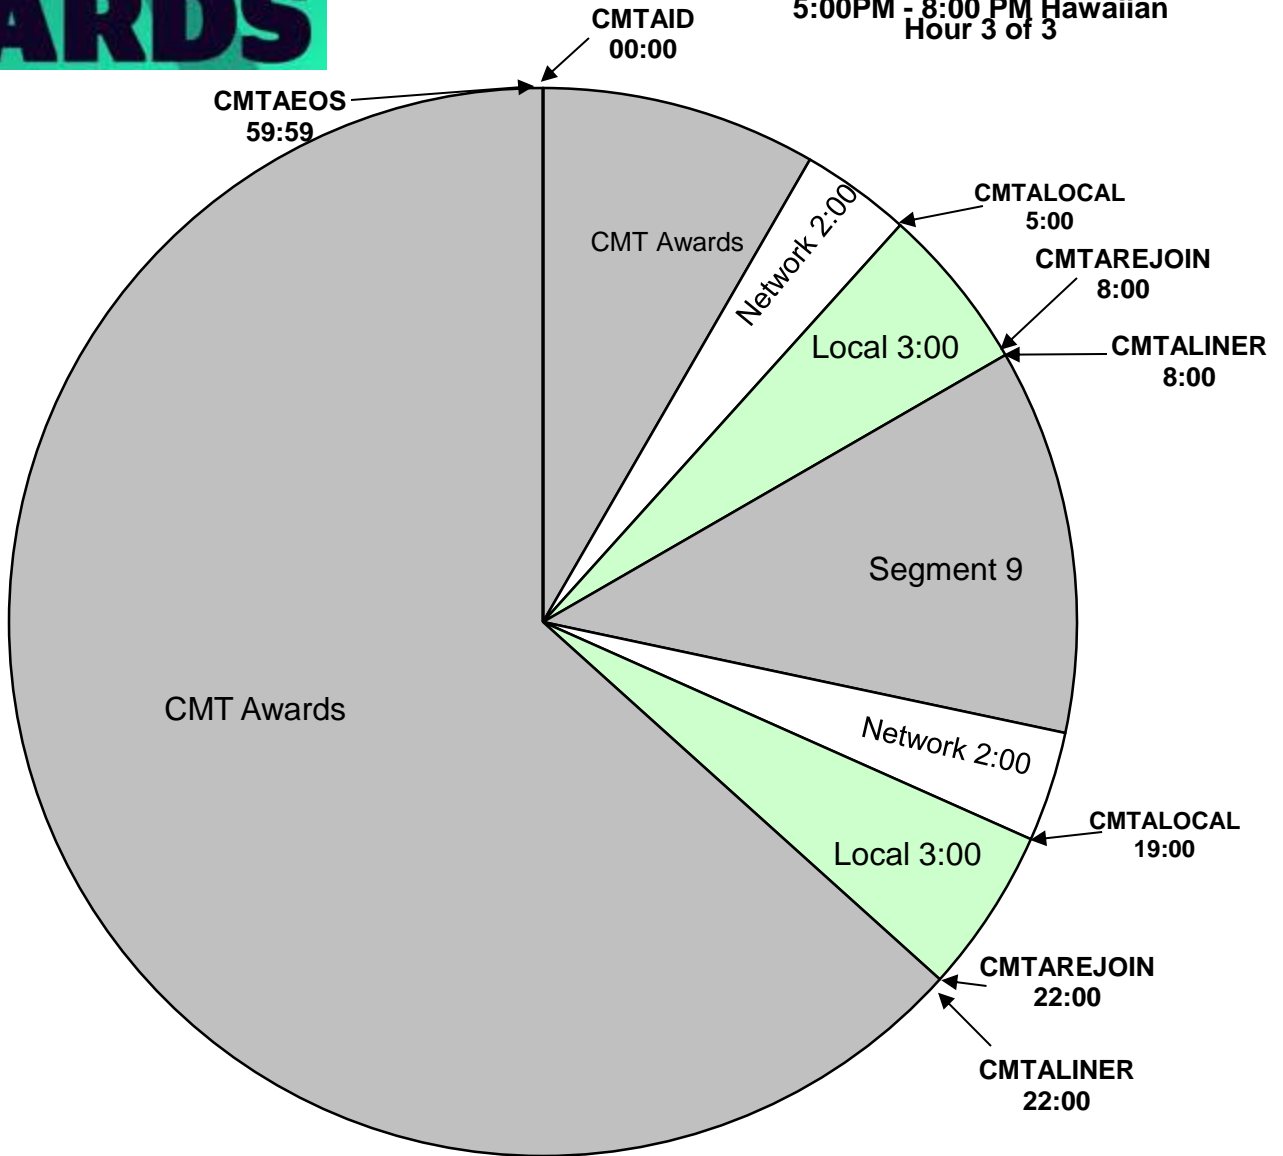

**CMT Music Awards 2017**  
**XDS Program: CMT Awards 2017**  
 Effective Date: June 7th, 2017  
 Premiere XDS PRO4-P Satellite  
 Airs Live  
 8:00 PM - 11:00 PM Eastern  
 7:00 PM - 10:00 PM Central  
 Other Time Zones Please Delay  
 XDS Playback Until  
 9:00 PM - 12:00 AM Mountain  
 8:00 PM - 11:00 PM Pacific  
 7:00 PM - 10:00 PM Alaskan  
 5:00PM - 8:00 PM Hawaiian  
 Hour 3 of 3